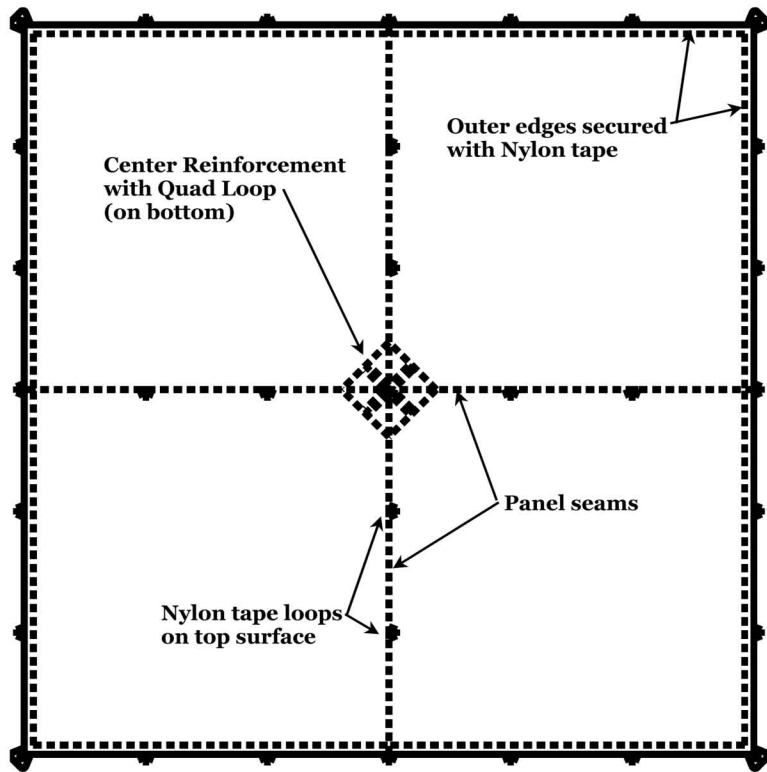

4 Panel
10 x 10 Tarp

6 Panel
15 x 15 Tarp

Tarp Size	Number of Panels	Edge and Corner Loops	Interior Top Loops	Center Quad Loop
8x10	2	20	3	yes
10x10	4	24	9	yes
10x12	4	24	9	yes
10x14	4	28	11	yes
10x16	6	28	11	yes
12 1/2 x 12	6	28	17	yes
12 1/2 x 14	6	32	21	yes
12 1/2 x 16	6	32	21	yes
15x15	6	32	21	yes

Cooke Custom Sewing - Tundra Tarp Panel and Loop Layout Diagram