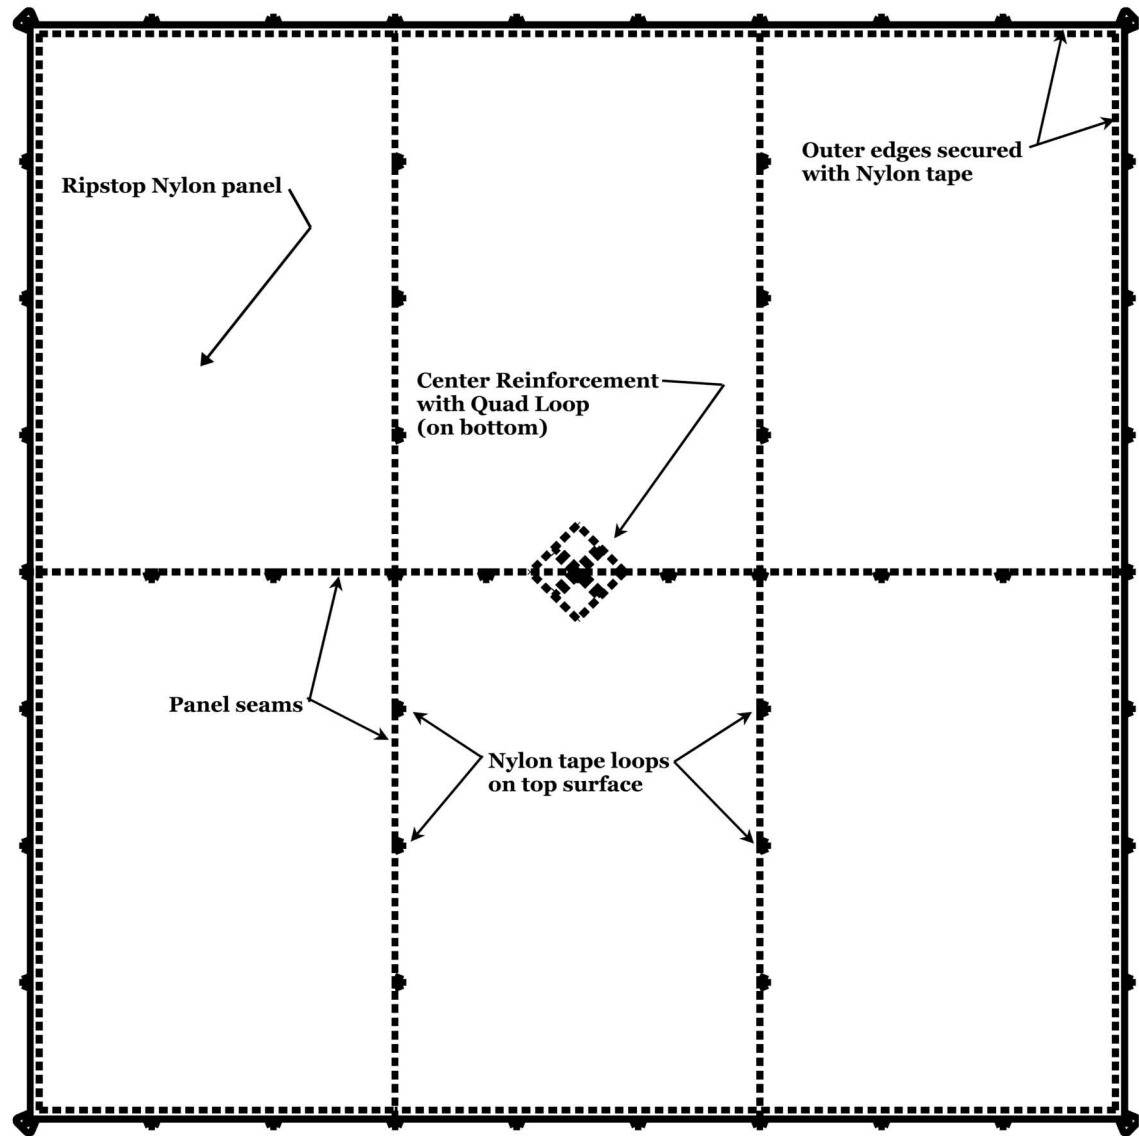

4 Panel
10 x 10 Tarp

6 Panel
15 x 15 Tarp

Tarp Size	Number of Panels	Edge and Corner Loops	Interior Top Loops	Center Quad Loop
8x10	2	20	3	yes
10x10	4	24	9	yes
10x12	4	24	9	yes
10x14	4	28	11	yes
10x16	6	28	11	yes
12 1/2 x 12	6	28	17	yes
12 1/2 x 14	6	32	21	yes
12 1/2 x 16	6	32	21	yes
15x15	6	32	21	yes

Cooke Custom Sewing - Tundra Tarp Panel and Loop Layout Diagram